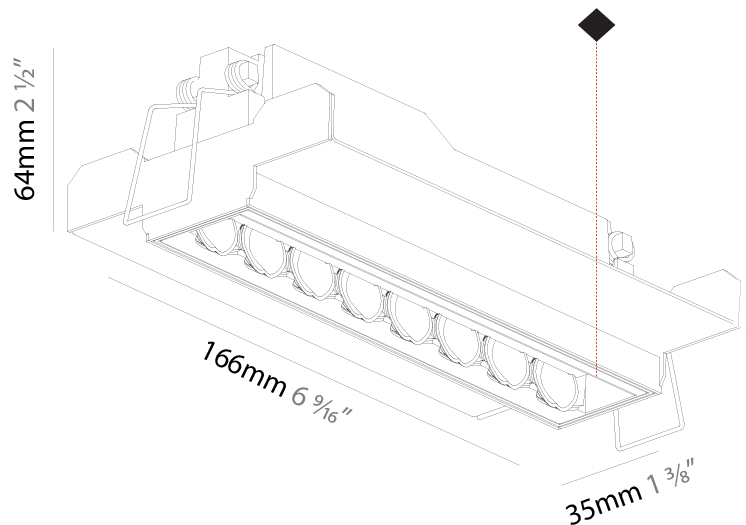

PHYSICAL

Shape: Rectangle
Length (mm): 166
Length (in): 6 ⁹/₁₆
Width (mm): 35
Width (in): 1 ³/₈
Height (mm): 64
Height (in): 2 ¹/₂
Ceiling Thickness (mm): 12.5
Ceiling Thickness (in): 1/2
Min. Recessing Depth (mm): 100
Min. Recessing Depth (in): 3 ¹⁵/₁₆
Light Distribution: Asymmetric
Weight (kg): 0.535
Weight (lbs): 1.18
Fixture Finish: SSR / BKV / CWI / CRY / HAB / UFT / ITA / RUA / FTG / MYG / LOD / PUS / FRO / FUP / KIA / POP / BLS / SPG / MEY / GOH / GUM / CHC / COM / ABZ / JAG / OBR / MOS / ROR
Holder Finish: WHI / BLK
Fixture Material: Aluminum Die Cast
Cut-out Measurements: 173mm / 6 13/16" x 42mm / 1 5/8"

ELECTRICAL

Lamp Type: LED (Zhaga Standard)
Input Wattage (W): 19
Total Output Wattage (W): 17.2
Dimming: Tri-Mode (Non-Dimming and Phase Dimming (120Vac only) and 0-10V Dimming)
Driver Included: No
Driver Location: Recessed Housing
Driver Type: Constant Current - Universal
Driver Class: Class 2
Housing: See components
Input Voltage (V): 120 - 277
Constant Current (MA): 700

LED

Number of LEDs: 8
Color Temperature (°K): 2700 / 3000 / 3500 / 4000
Max. Delivered Lumen (lm): 1270 / 1270 / 1513 / 1544
Nominal Lumen (lm): 1492 / 1492 / 1778 / 1814
CRI: >90 CRI
Lamp Life (hrs): 50000
Upon Request: Special Color Temperature

OPTICAL

Upon Request: Special Beam Angles

RATINGS AND CERTIFICATIONS

Certified By: CSA Certified to UL and CSA Standards

IP rating: IP20
Zaneen Group Inc. © 2024, T 1800-388-3382, F 416-247-9319, www.zaneen.com