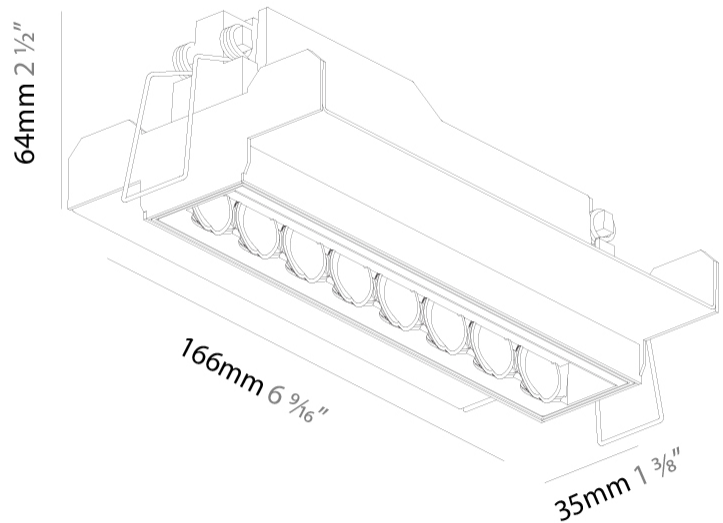

GENERAL

Series: Magiq Hollow Wallwash
 Brand: Prolicht
 Division: Architectural
 Mounting Type: Trimless
 Mounting Location: Ceiling
 Subcategory: Wallwash

PHYSICAL

Shape: Rectangle
 Length (mm): 166
 Length (in): 6 ⁹/₁₆
 Width (mm): 35
 Width (in): 1 ³/₈
 Height (mm): 64
 Height (in): 2 ¹/₂
 Ceiling Thickness (mm): 12.5
 Ceiling Thickness (in): 1/2
 Min. Recessing Depth (mm): 100
 Min. Recessing Depth (in): 3 ¹⁵/₁₆
 Light Distribution: Asymmetric
 Weight (kg): 0.525
 Weight (lbs): 1.16
 Holder Finish: WHI / BLK
 Fixture Material: Aluminum Die Cast
 Cut-out Measurements: 173mm / 6 13/16" x 42mm / 1 5/8"

OPTICAL

Upon Request: Special Beam Angles

RATINGS AND CERTIFICATIONS

Certified By: CSA Certified to UL and CSA Standards
 IP rating: IP20

100mm
3 15/16"

12 1/2 mm
1/2"

173mm x 42mm
6 13/16" x 1 5/8"

MAGIQ HOLLOW WALLWASH TRIMLESS

PHYSICAL

| |
|---|
| Shape: Rectangle |
| Length (mm): 166 |
| Length (in): 6 ⁹ / ₁₆ |
| Width (mm): 35 |
| Width (in): 1 ³ / ₈ |
| Height (mm): 64 |
| Height (in): 2 ¹ / ₂ |
| Ceiling Thickness (mm): 12.5 |
| Ceiling Thickness (in): 1/2 |
| Min. Recessing Depth (mm): 100 |
| Min. Recessing Depth (in): 3 ¹⁵ / ₁₆ |
| Light Distribution: Asymmetric |
| Weight (kg): 0.535 |
| Weight (lbs): 1.18 |
| Fixture Finish: SSR / BKV / CWI / CRY / HAB / UFT / ITA / RUA / FTG / MYG / LOD / PUS / FRO / FUP / KIA / POP / BLS / SPG / MEY / GOH / GUM / CHC / COM / ABZ / JAG / OBR / MOS / ROR |
| Holder Finish: WHI / BLK |
| Fixture Material: Aluminum Die Cast |
| Cut-out Measurements: 173mm / 6 13/16" x 42mm / 1 5/8" |