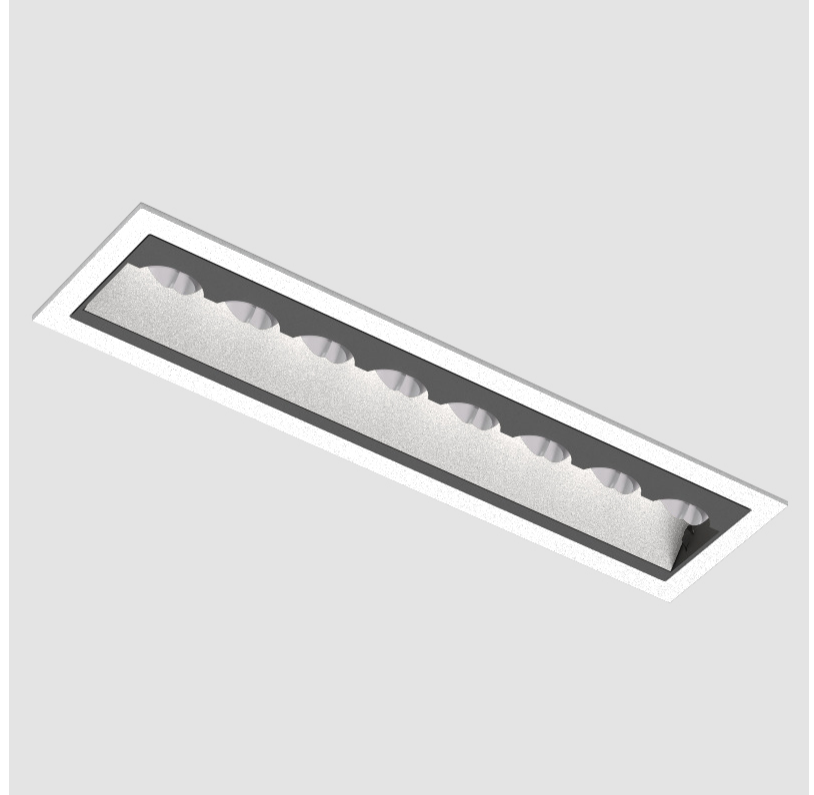

GENERAL

Series: Magiq Hollow Wallwash
Subseries: Magiq Hollow Wallwash Korona
Brand: Prolicht
Division: Architectural
Mounting Type: Recessed
Mounting Location: Ceiling
Subcategory: Wallwash

PHYSICAL

Shape: Rectangle
Length (mm): 177
Length (in): 6 ¹⁵/₁₆
Width (mm): 45
Width (in): 1 ³/₄
Height (mm): 64
Height (in): 2 ¹/₂
Ceiling Thickness (mm): 5 - 30
Min. Recessing Depth (mm): 100
Min. Recessing Depth (in): 3 ¹⁵/₁₆
Light Distribution: Downlight
Weight (kg): 0.395
Weight (lbs): 0.87
Fixture Finish: SSR / BKV / CWI / CRY / HAB / UFT / ITA / RUA / FTG / MYG / LOD / PUS / FRO / FUP / KIA / POP / BLS / SPG / MEY / GOH / GUM / CHC / COM / ABZ / JAG / OBR / MOS / ROR
Holder Finish: WHI / BLK
Fixture Material: Aluminum Die Cast

ELECTRICAL

Lamp Type: LED (Zhaga Standard)
Input Wattage (W): 19
Total Output Wattage (W): 17.2
Dimming: Tri-Mode (Non-Dimming and Phase Dimming (120Vac only) and 0-10V Dimming)
Driver Included: No
Driver Location: Remote
Driver Type: Constant Current - Universal
Driver Class: Class 2
Input Voltage (V): 120 - 277
Constant Current (MA): 700

LED

Number of LEDs: 8
Color Temperature (°K): 2700 / 3000 / 3500 / 4000
Max. Delivered Lumen (lm): 1110 / 1180 / 1323 / 1350
CRI: >90 CRI
Efficiency (%): 82.3
Lamp Life (hrs): 50000

OPTICAL

RATINGS AND CERTIFICATIONS

Certified By: CSA Certified to UL and CSA Standards
IP rating: IP20