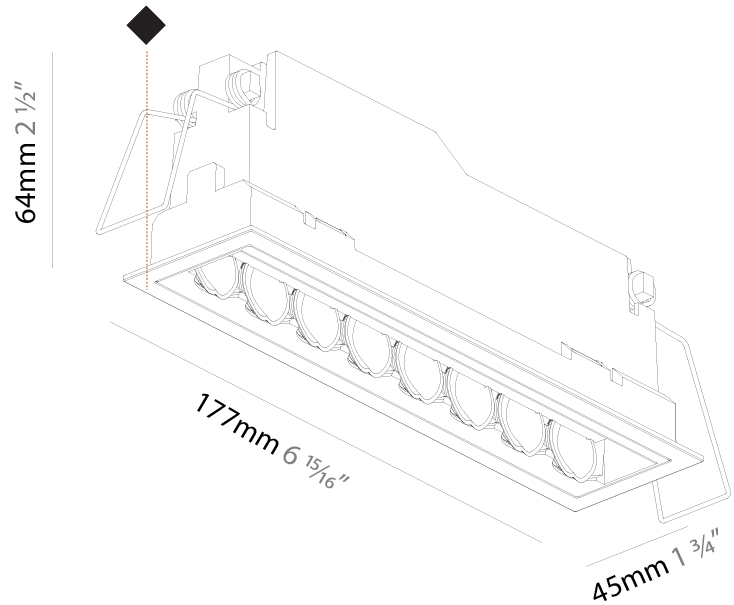

GENERAL

Series: Magiq Hollow Wallwash
Subseries: Magiq Hollow Wallwash
Brand: Prolicht
Division: Architectural
Mounting Type: Recessed
Mounting Location: Ceiling
Subcategory: Wallwash

PHYSICAL

Shape: Rectangle
Length (mm): 177
Length (in): 6 ¹⁵/₁₆
Width (mm): 45
Width (in): 1 ³/₄
Height (mm): 64
Height (in): 2 ¹/₂
Ceiling Thickness (mm): 5 - 30
Ceiling Thickness (in): 1/16 - 1 3/16
Min. Recessing Depth (mm): 100
Min. Recessing Depth (in): 3 ¹⁵/₁₆
Light Distribution: Downlight
Fixture Finish: SSR / BKV / CWI / CRY / HAB / UFT / ITA / RUA / FTG / MYG / LOD / PUS / FRO / FUP / KIA / POP / BLS / SPG / MEY / GOH / GUM / CHC / COM / ABZ / JAG / OBR / MOS / ROR
Fixture Material: Aluminum Die Cast
Cut-out Measurements: 170mm / 6 11/16" x 38mm / 1 1/2"

ELECTRICAL

Lamp Type: LED (Zhaga Standard)
Input Wattage (W): 19
Total Output Wattage (W): 17.2
Dimming: Tri-Mode (Non-Dimming and Phase Dimming (120Vac only) and 0-10V Dimming)
Driver Included: No
Driver Location: Remote
Driver Type: Constant Current - Universal
Driver Class: Class 2
Input Voltage (V): 120 - 277
Constant Current (MA): 700

LED

Number of LEDs: 8
Color Temperature (°K): 2700 / 3000 / 3500 / 4000
Max. Delivered Lumen (lm): 1270 / 1270 / 1513 / 1544
Nominal Lumen (lm): 1492 / 1492 / 1778 / 1814
CRI: >90 CRI
Lamp Life (hrs): 50000

OPTICAL

RATINGS AND CERTIFICATIONS

Certified By: CSA Certified to UL and CSA Standards
IP rating: IP20

100mm
3 15/16"

5 - 30 mm
3/16" - 1 3/16"

170mm x 38mm
6 11/16" x 1 1/2"