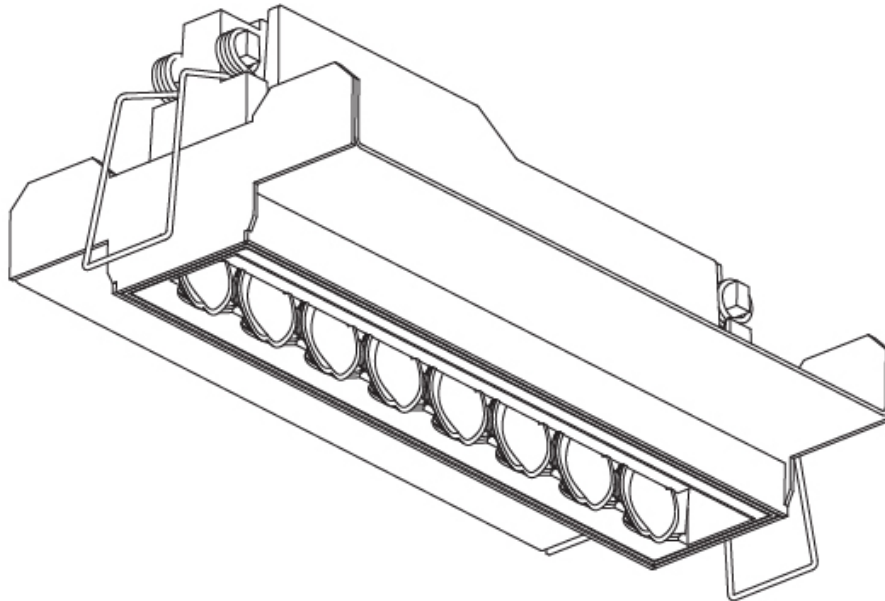

MAGIQ HOLLOW WALLWASH TRIMLESS

A35577-

PROJECT

TYPE

SPECIFIER

QUANTITY

DATE