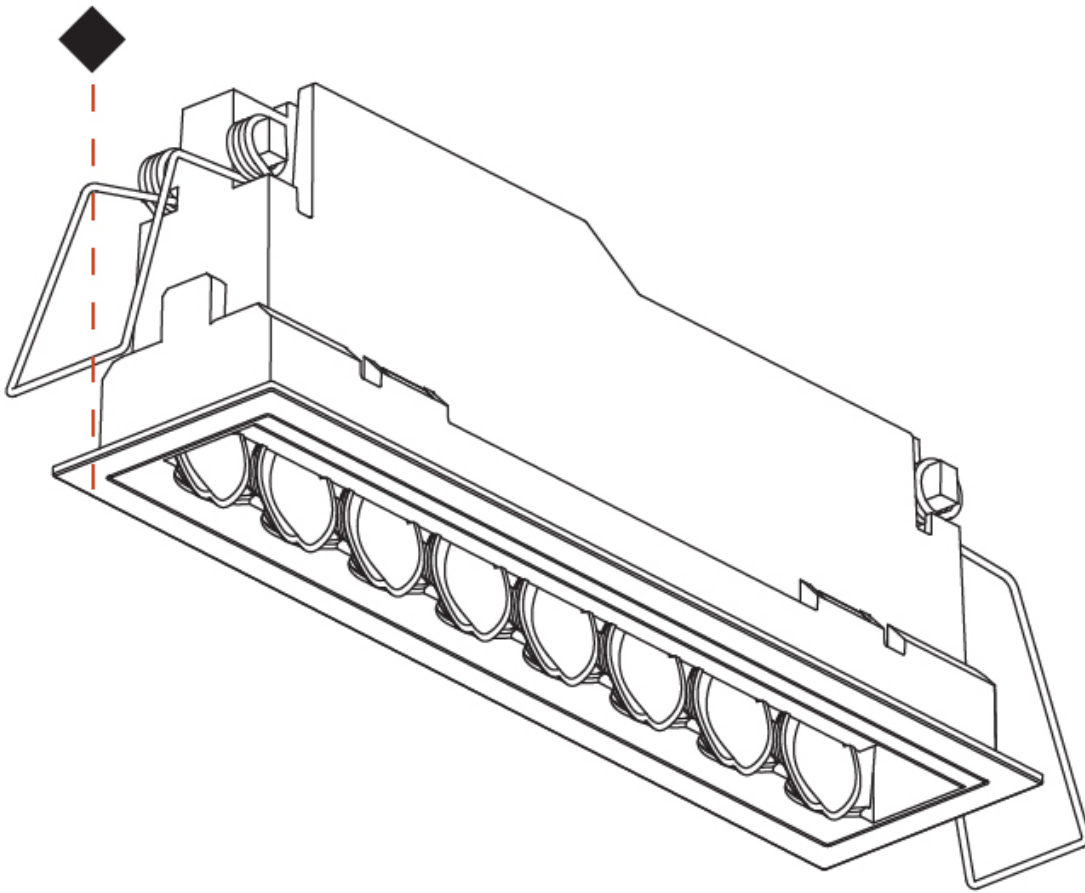

MAGIQ HOLLOW WALLWASH RECESSED

A35582-

PROJECT	_____
TYPE	_____
SPECIFIER	_____
QUANTITY	_____
DATE	_____