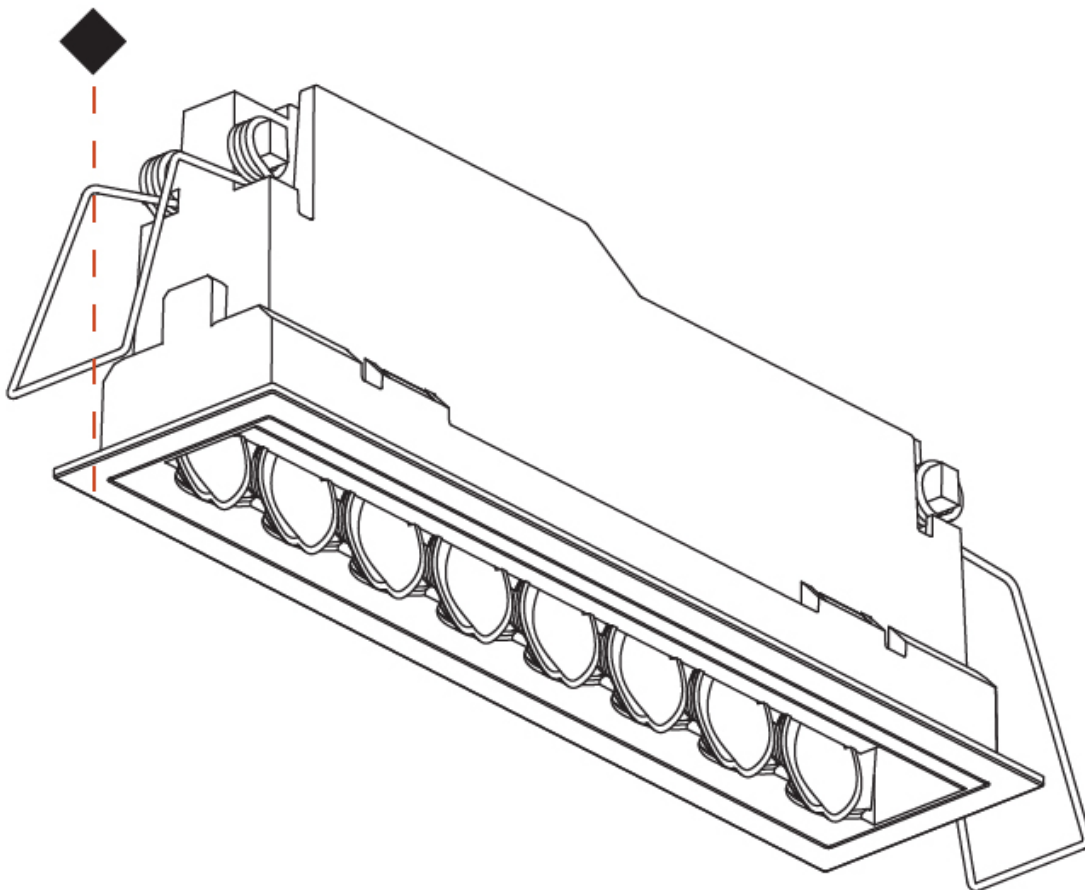

MAGIQ HOLLOW WALLWASH KORONA RECESSED

A35584-

PROJECT	_____
TYPE	_____
SPECIFIER	_____
QUANTITY	_____
DATE	_____